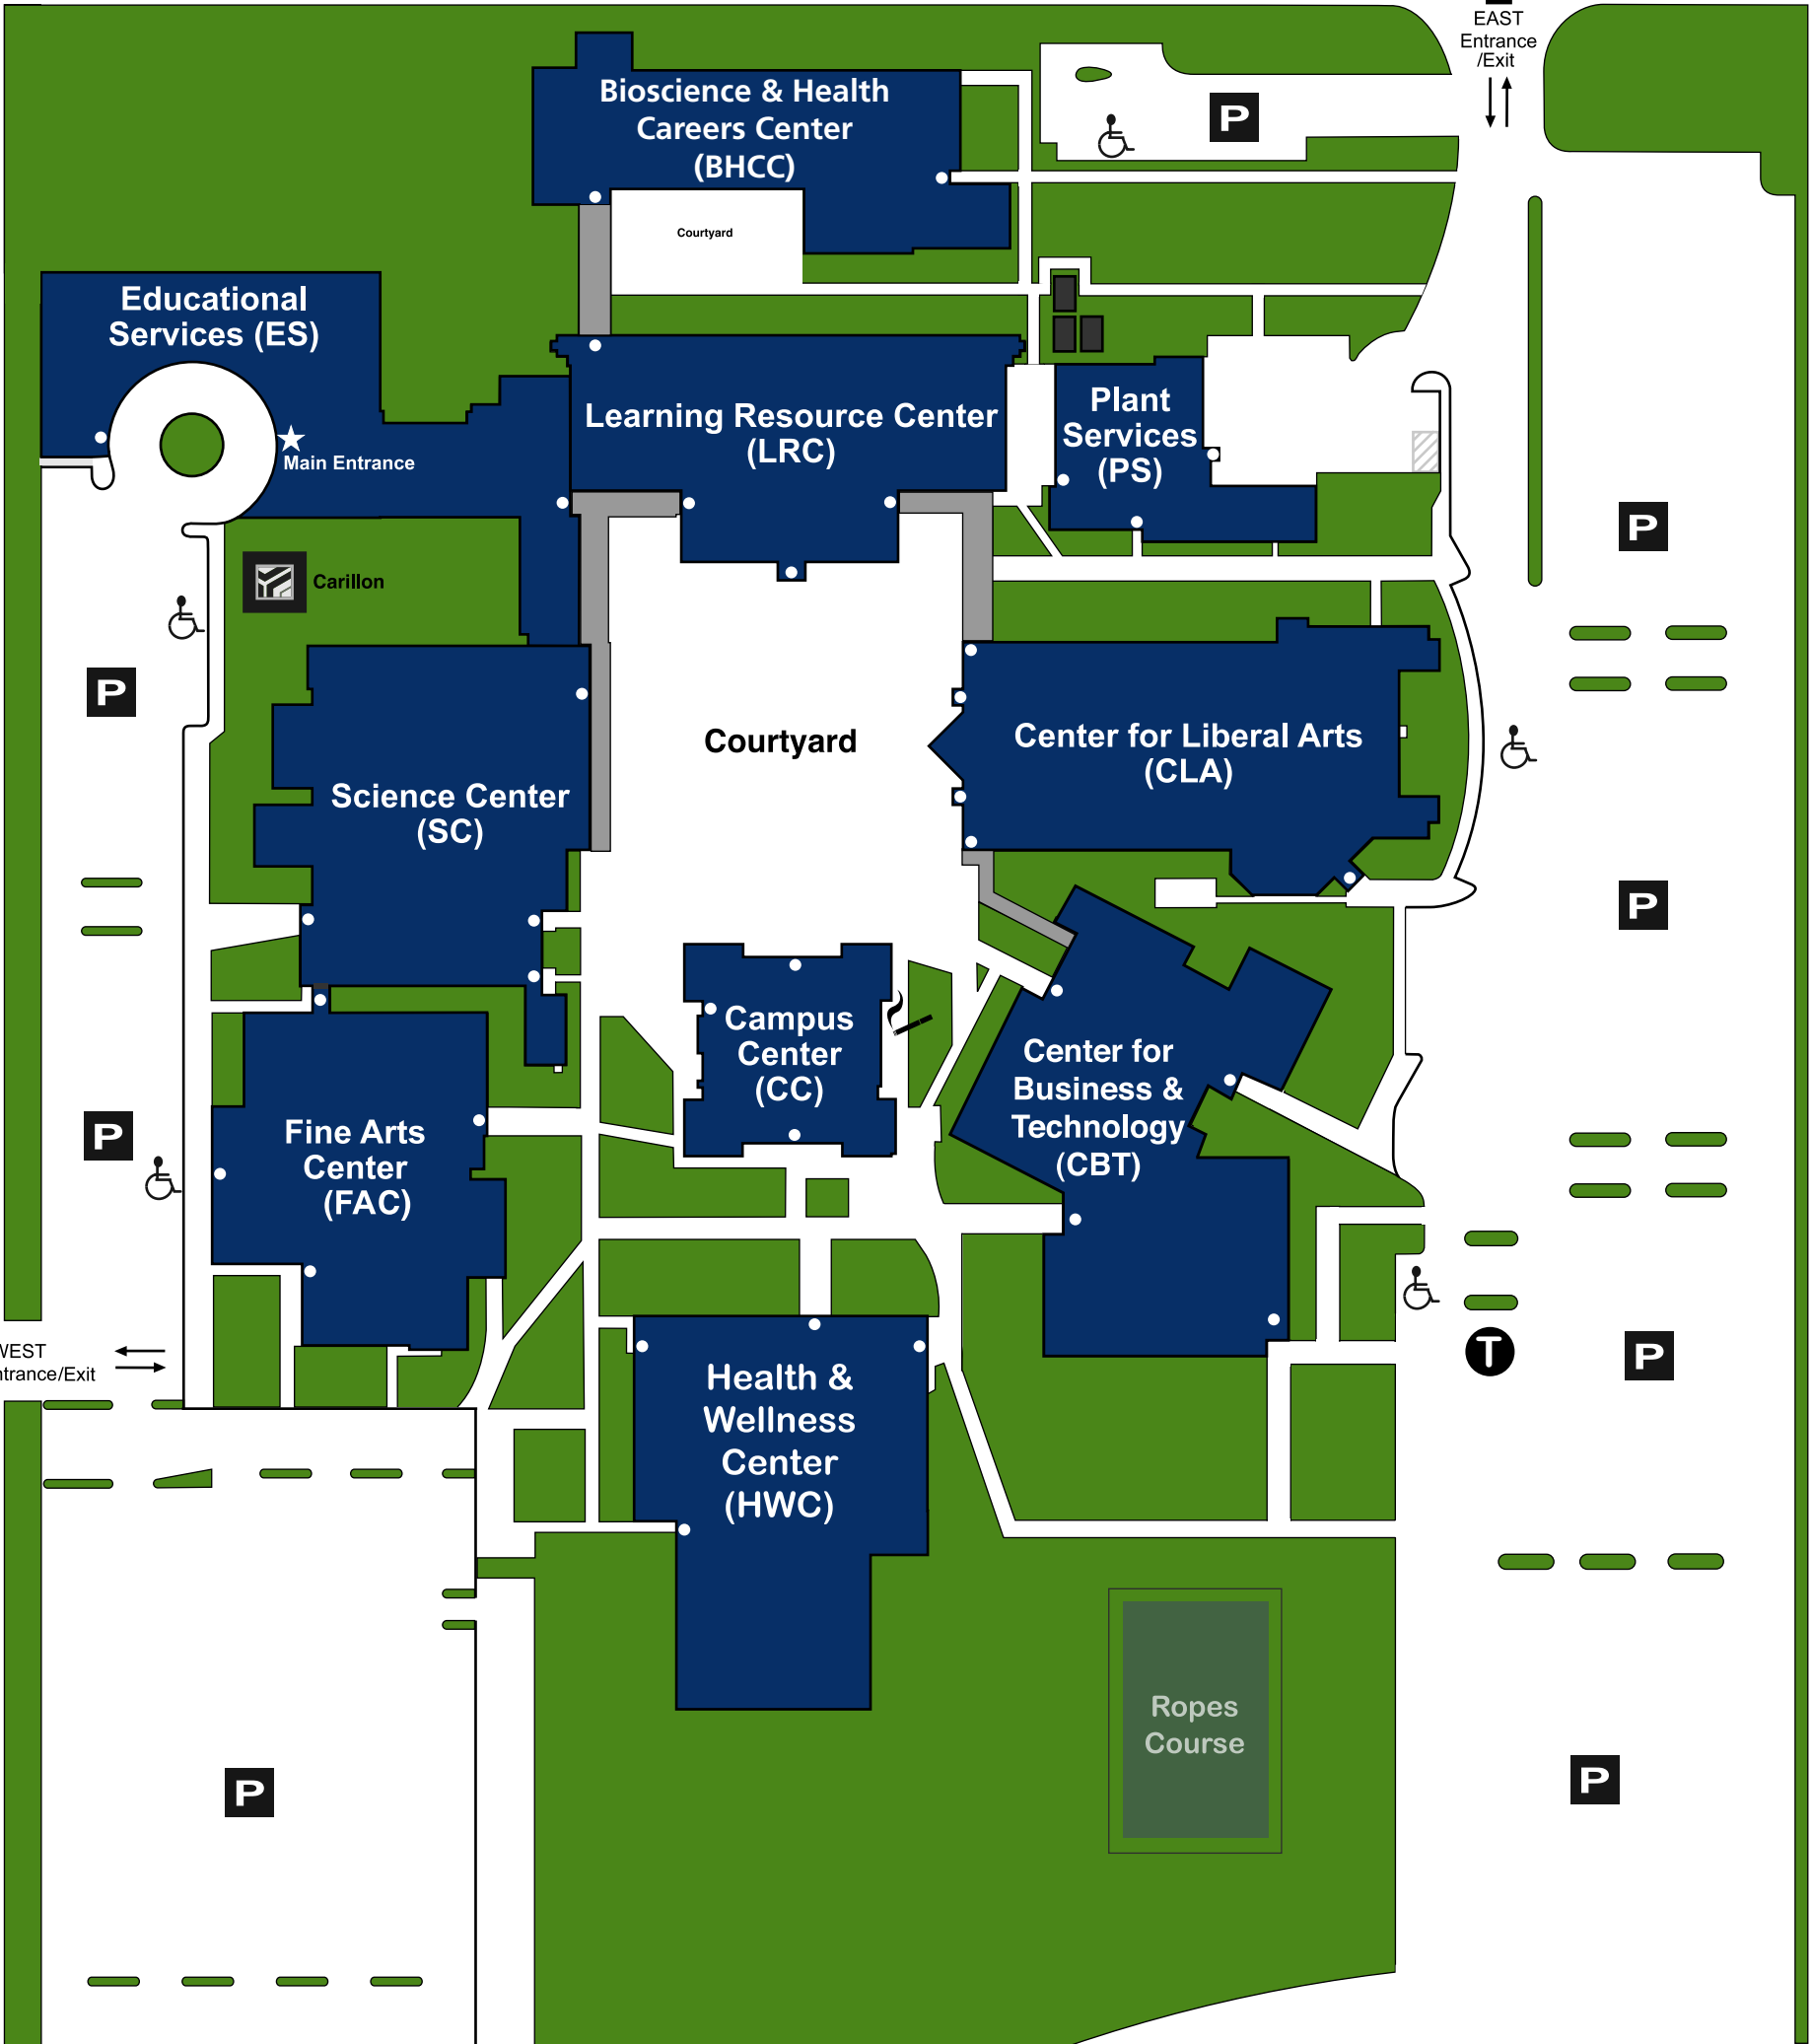

85TH Ave. North

EAST Entrance/Exit

West Broadway

WEST Entrance/Exit

SOUTHWEST Entrance

### Campus Map

- P** General Parking
- T** MTC Bus Stop
- Disability Parking
- Stop Light
- Smoking Area

7411 Eighty-Fifth Avenue North  
 Brooklyn Park, MN 55445  
 763-424-0702 • www.nhcc.edu